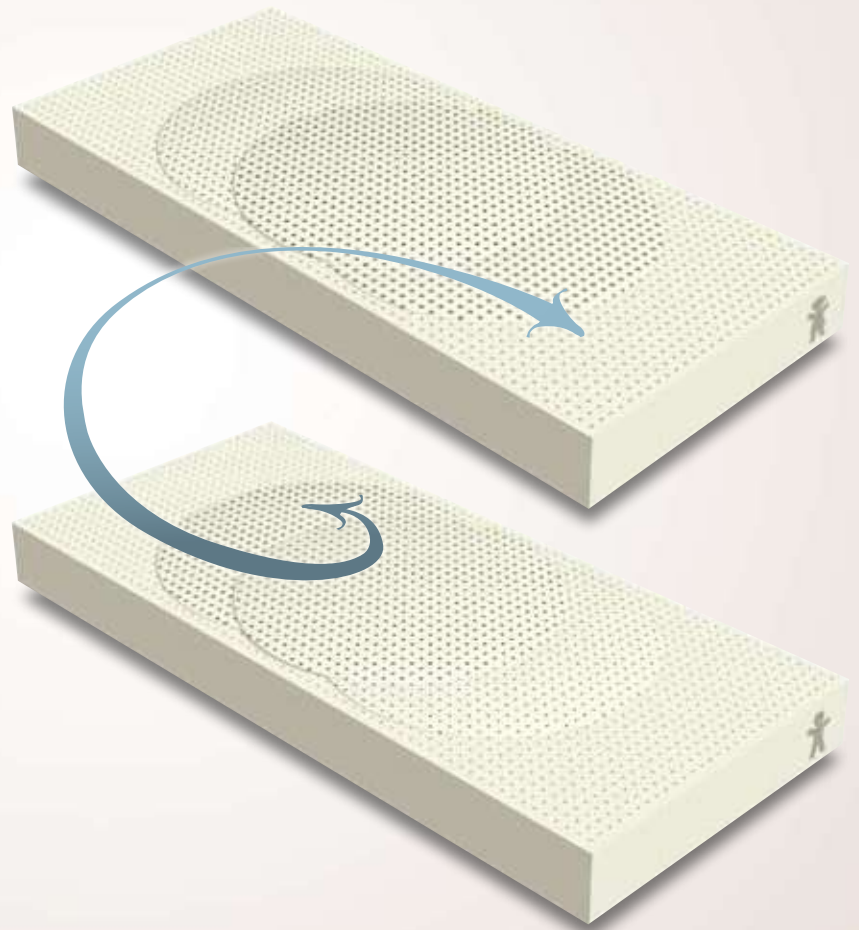

ibody
by Artilat®

Every body

deserves an ibody[®]

- Ibody latex: a specific solution for both the female- and male body.
-  **ibody: an adjusted hip-zone to match your body's contours.**
-  **ibody: an adapted shoulder-zone for a natural curve.**
- Always a natural straight spine.
- Ibody relieves pressure points which results in a quieter and deeper sleep without tossing and turning. A fresh wake-up is assured!
- Ibody latex combines higher density for a perfect support of the spinal column together with extra softness for an intense comfort.
- Ibody is a latex mattress developed by Artilat, worldwide supplier of latex foam products for the bedding industry.